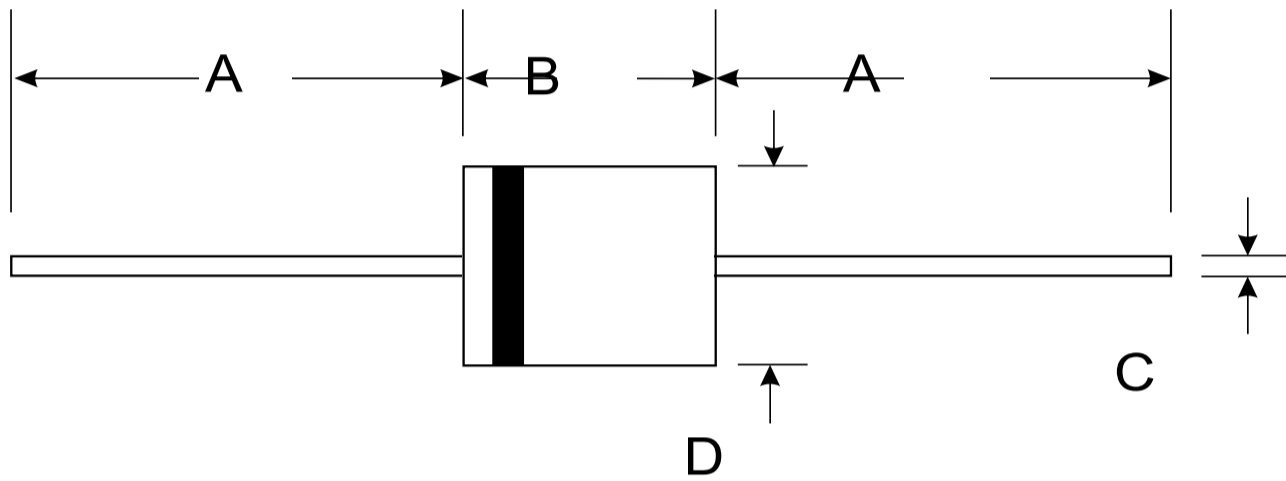

## R-6 PACKAGE OUTLINE DIMENSIONS

R-6		
Dim	Min	Max
A	25.4	—
B	8.6	9.1
C	1.2	1.3
All Dimensions in mm		