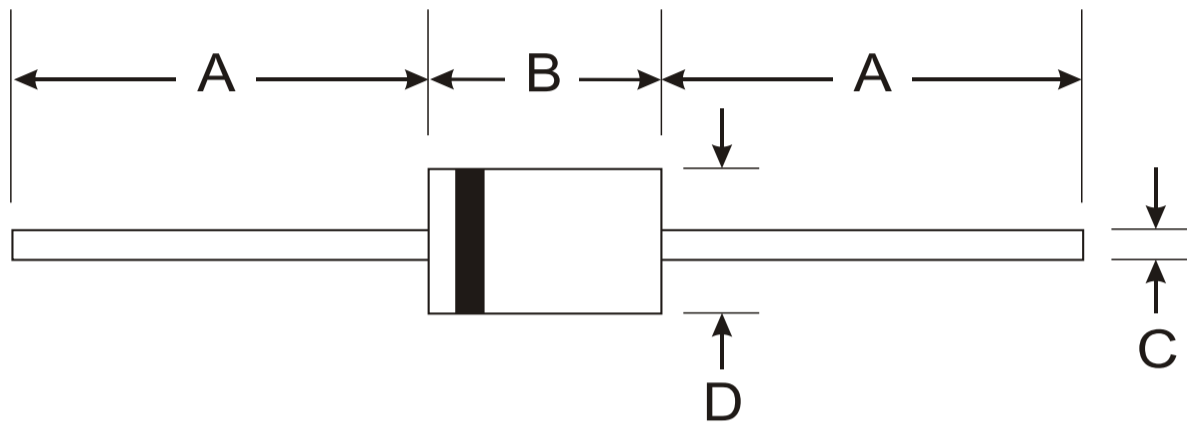

### DO-41 PACKAGE OUTLINE DIMENSIONS

DO-41		
Dim	Min	Max
A	25.40	—
B	4.06	5.21
C	0.71	0.864
D	2.00	2.72
All Dimensions in mm		